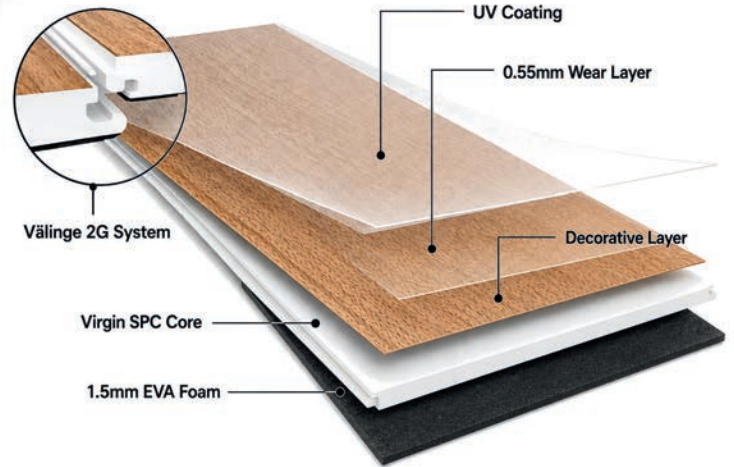

Ambiance

SPC COLLECTION

Stone Plastic Composite (SPC)
Ambiance Collection 5.2 mm

VIRGIN SPC VINYL FLOOR 5.2 MM (EVA MEMBRANE 1.5 MM) V-JOINT 4 SIDES
WOOD GRAIN FINISH - VALINGE 2G ANGLE TO ANGLE CLICK - WATERPROOF
0.55MM COMMERCIAL WEAR LAYER CLASS
25 YEARS RESIDENTIAL GUARANTEE - 3 YEARS COMMERCIAL

SPC-157
Alcora

UPC 7910720142542

Structure of an SPC Vinyl

WARRANTY

Residential
25 years
Residential Use
Intensive
Commercial
3 years
Commercial Use
Normal
Wear Layer Classe
0.55 MM (22 MIL)
Taber Test
CS-10 ≥ 8 000
Water Resistant
Yes
Membrane Type
1.5mm EVA Integrated
Country
China

TECHNICAL SPECIFICATION

Metric Sizes
5.2 mm x 183 mm x 1220 mm
SPC Core
Virgin PVC - 65% Calcium Carbonate
Edges
V-Joint 4 Sides
Textured Surface
Wood Grain
Click System
Vålinge 2G - Angle to Angle
Radiant heating
Electric & Glycol Max 29°C
Maximum Charge Allowed
227 Kg - 500 Lbs
Fire Classification
Bfl-s1
VOC Emission
E0 - E1